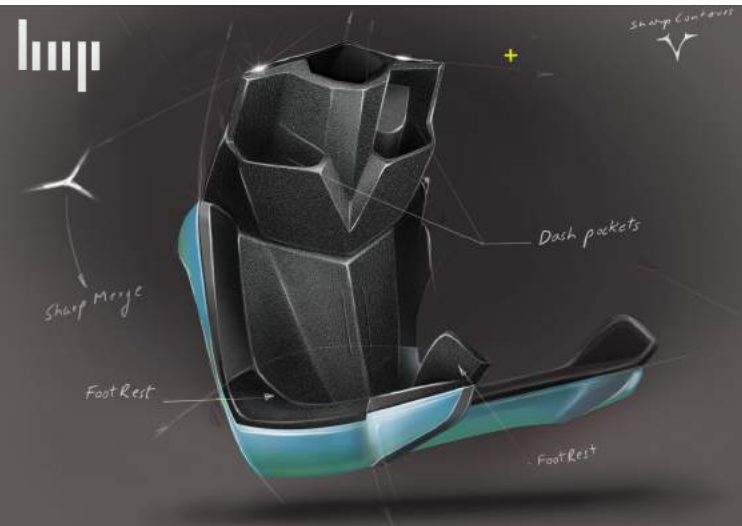

DISK BRAKE WITH E - ABS

COMFORTABLE
ERGONOMICS

SMART DESIGN

	LYF BASIC*	LYF STANDARD*	LYF EXTENDED*
Performance			
Top Speed	25 kmph	50 kmph	50 kmph
Range	80 Km	80 Km	125 Km
Voltage Architecture	72 V	72 V	72 V
Motor Power	250 W	1200 W/2000 W	1200 W/2000 W
Max. Torque (At Wheel)	55 Nm	96 Nm	96 Nm
Motor Type	PMSM Hub motor		
Controller	Sinusoidal FOC Vector Control		
Riding Modes	Eco-City-Sport		
Climbing Ability	7 Degrees	11 Degrees	11 Degrees
Battery			
Battery Type	Lithium-ion		
Installed capacity	1.48 Kwh	1.48 Kwh	2.4 Kwh
Battery positioning	Under seat, Removable		
Charging method	On Battery/On Scooter		
Charging			
Home Charger	84V-6A Smart Charger		84V-10A Smart Charger
Charging Time (0-80%),	2 Hours 45 Minutes		3 Hours
Charging Time (0-100%)	3 Hours 30 Minutes		3 Hours 30 Minutes
Fast Charge (0-70%), using Fast Charger**	Under 60 Minutes		Under 90 Minutes
Suspension			
Front	Telescopic Fork		
Rear	Hydraulic spring loaded shock		
Braking			
Front	Disc		
Rear	Drum		
Electronic assisted Braking system (E-ABS)	Yes		
Regenerative Braking	Yes		
Display			
Display type	TFT LCD, LED backlit		
Wheel			
Wheel type	High Strength Alloy		
Wheel Size (F&R)	10 Inch		
Tyre Size (F&R)	3.0-r10		