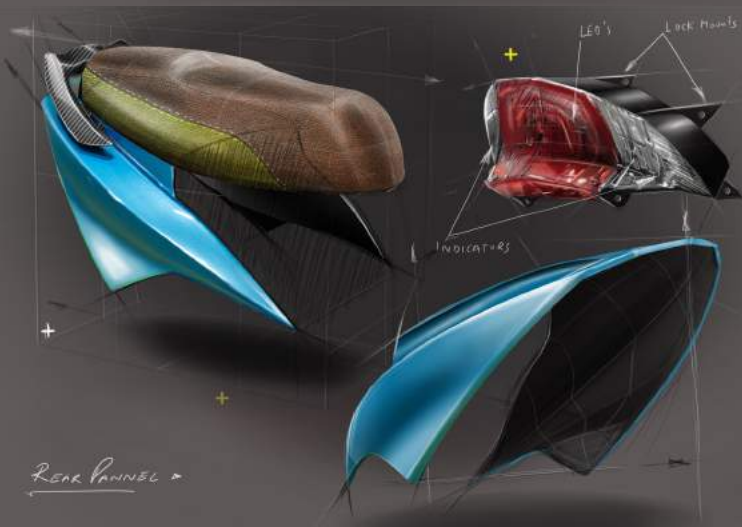

DISK BRAKE WITH E - ABS

COMFORTABLE
ERGONOMICS

SMART DESIGN

	LYF BASIC*	LYF STANDARD*	LYF EXTENDED*
Performance			
Top Speed	25 kmph	50 kmph	50 kmph
Range	80 Km	80 Km	125 Km
Voltage Architecture	72 V	72 V	72 V
Motor Power	250 W	1200 W/2000 W	1200 W/2000 W
Max. Torque (At Wheel)	55 Nm	96 Nm	96 Nm
Motor Type	PMSM Hub motor		
Controller	Sinusoidal FOC Vector Control		
Riding Modes	Eco-City-Sport		
Climbing Ability	7 Degrees	11 Degrees	11 Degrees
Battery			
Battery Type	Lithium-ion		
Installed capacity	1.48 Kwh	1.48 Kwh	2.4 Kwh
Battery positioning	Under seat, Removable		
Charging method	On Battery/On Scooter		
Charging			
Home Charger	84V-6A Smart Charger		84V-10A Smart Charger
Charging Time (0-80%),	2 Hours 45 Minutes		3 Hours
Charging Time (0-100%)	3 Hours 30 Minutes		3 Hours 30 Minutes
Fast Charge (0-70%), using Fast Charger**	Under 60 Minutes		Under 90 Minutes
Suspension			
Front	Telescopic Fork		
Rear	Hydraulic spring loaded shock		
Braking			
Front	Disc		
Rear	Drum		
Electronic assisted Braking system (E-ABS)	Yes		
Regenerative Braking	Yes		
Display			
Display type	TFT LCD, LED backlit		
Wheel			
Wheel type	High Strength Alloy		
Wheel Size (F&R)	10 Inch		
Tyre Size (F&R)	3.0-r10		