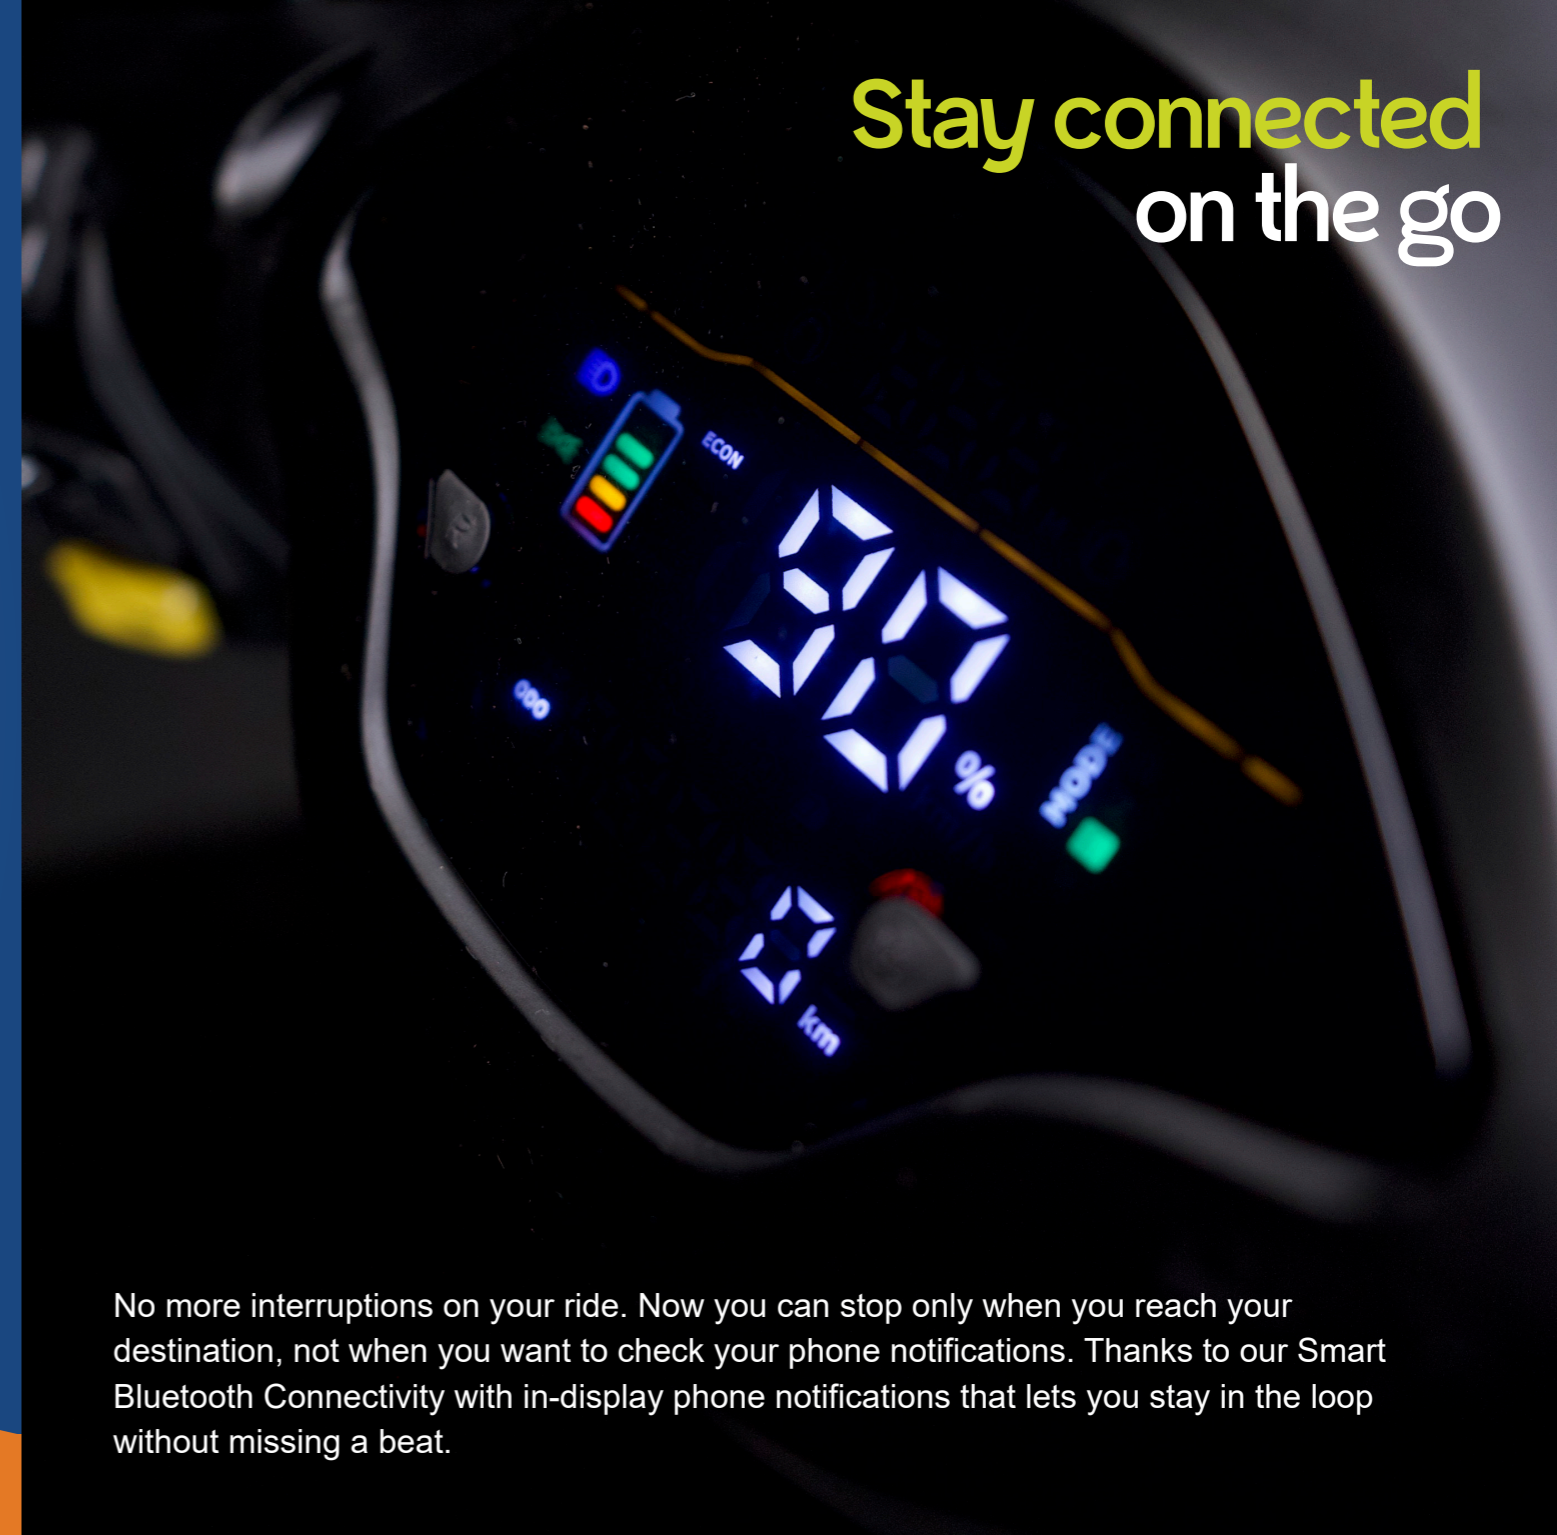

Side Stand Indicator

No more stress, no matter what

Stay stress-free, even when you're rushing out the door. Designed with your safety in mind, the side stand indicator alerts you if you've forgotten to lift the side stand while on the go. It's your extra set of eyes, ensuring you stay safe and sound during those busy moments.

Make your ride uniquely yours

Experience sheer joy of riding pleasure with its impressive range of riding modes.

ECO

NORMAL

POWER

Stay connected on the go

No more interruptions on your ride. Now you can stop only when you reach your destination, not when you want to check your phone notifications. Thanks to our Smart Bluetooth Connectivity with in-display phone notifications that lets you stay in the loop without missing a beat.