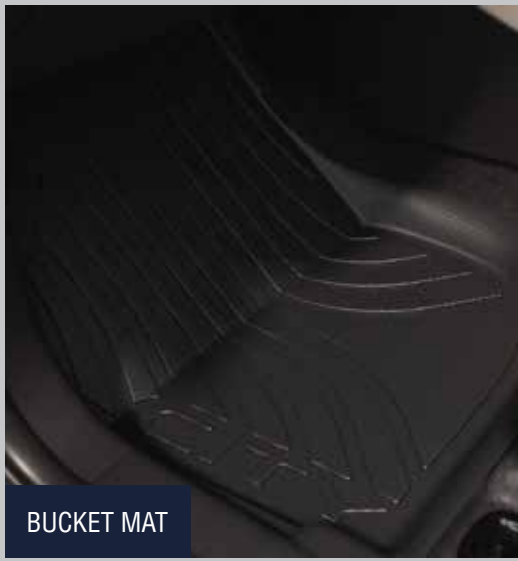

BASIC KIT

UTILITY PACKAGE

Terms & Conditions apply. Accessories shown in the entire brochure may not be a part of standard equipment and will be available at an extra cost. *Images used in the brochure are computer generated/enhanced for creative representation purpose and may vary from actual product images. For more details please visit your nearest Honda Dealership or www.hondacarindia.com