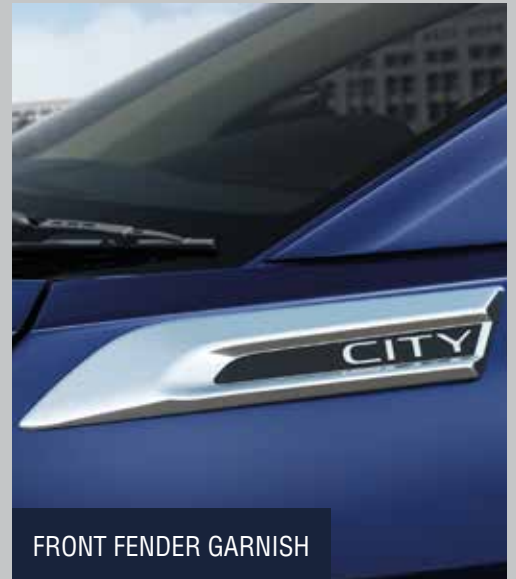

CHROME PACKAGE- ELEGANCE