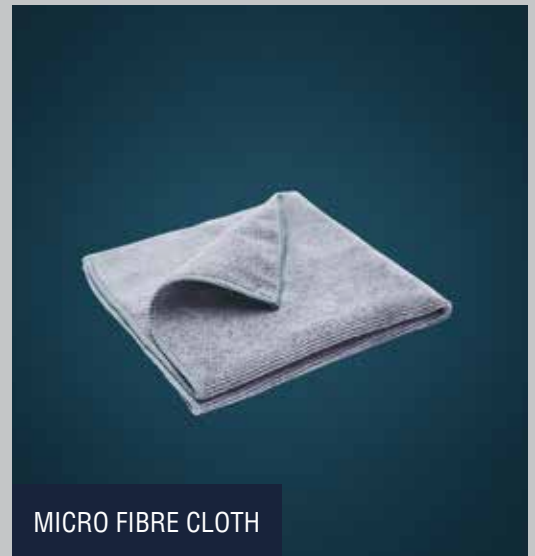

## CHROME PACKAGE- ELEGANCE

## BASIC KIT

BUCKET MAT

FLOOR MAT

CUSHION

KEY CHAIN

EMERGENCY HAMMER

MICRO FIBRE CLOTH